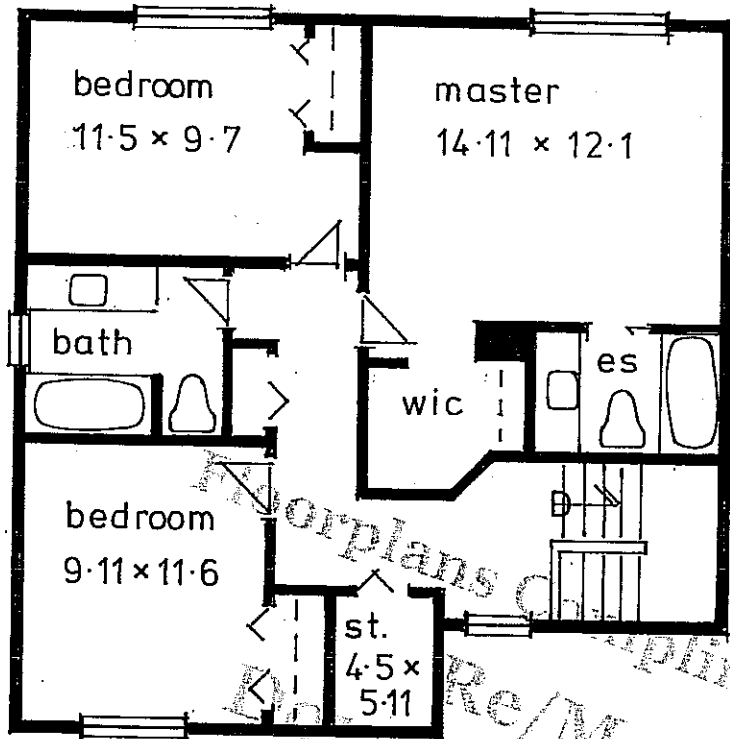

Floorplans Compliments of  
Re/Max  
Don Defeo Realty

MAIN LEVEL 860 sf

---

2560 sf (1700 sf fin)

5 · 4409 20th Street · Vernon, BC

UPPER LEVEL 840 sf

LOWER LEVEL 860 sf

5 - 4409 20th Street . Vernon, BC