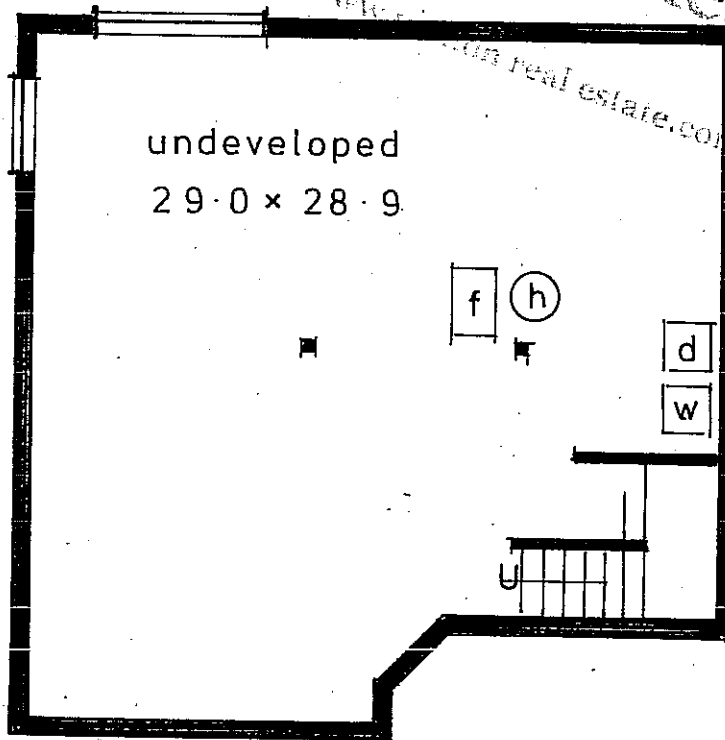

Floorplans Compliments of  
Re/Max  
Don Defeo Realty

MAIN LEVEL 860 sf

---

2560 sf (1700 sf fin)

5 · 4409 20th Street · Vernon, BC

UPPER LEVEL 840 sf

LOWER LEVEL 860 sf

5 - 4409 20th Street . Vernon, BC