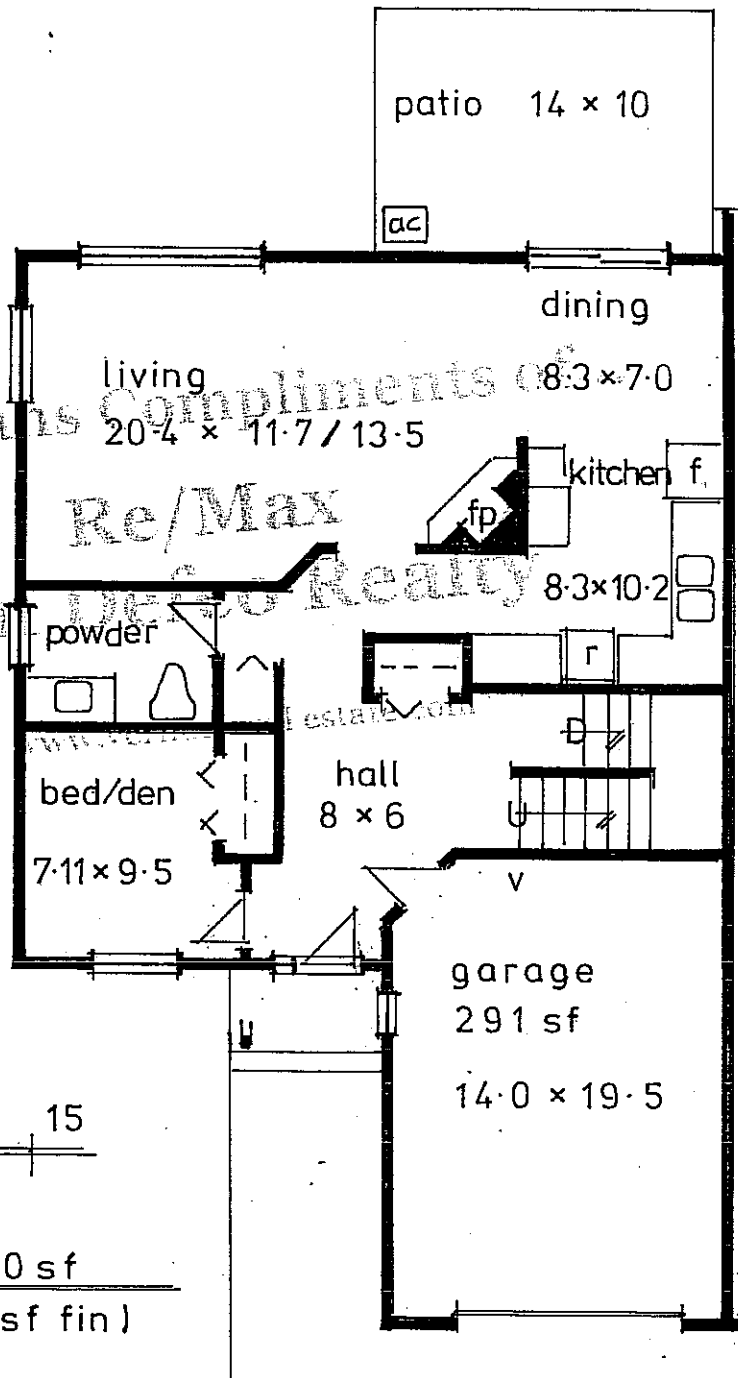

Floorplans Compliments of  
Re/Max  
Don Defeo Realty

MAIN LEVEL 860 sf

---

2560 sf (1700 sf fin)

5 · 4409 20th Street · Vernon, BC

UPPER LEVEL 840 sf

LOWER LEVEL 860 sf

5 - 4409 20th Street . Vernon, BC