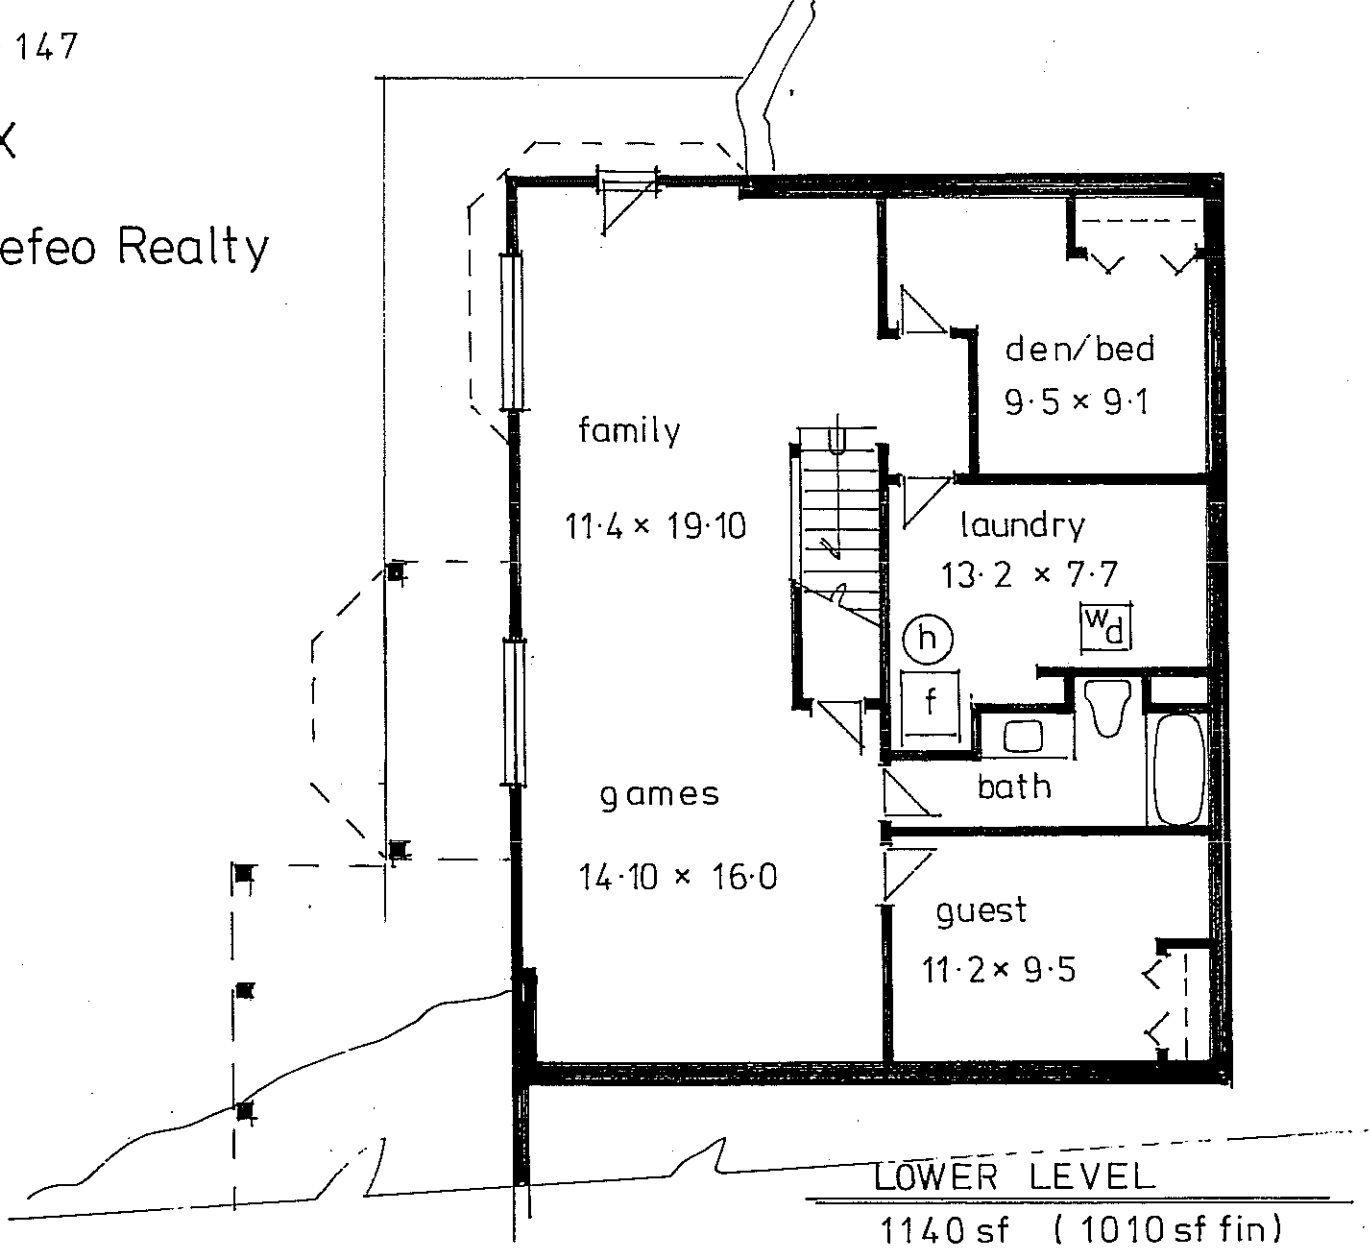

105 Cypress Drive . Vernon, BC

REMAX

Don Defeo Realty

GARAGE 387 sf

105 Cypress Drive. Vernon, BC