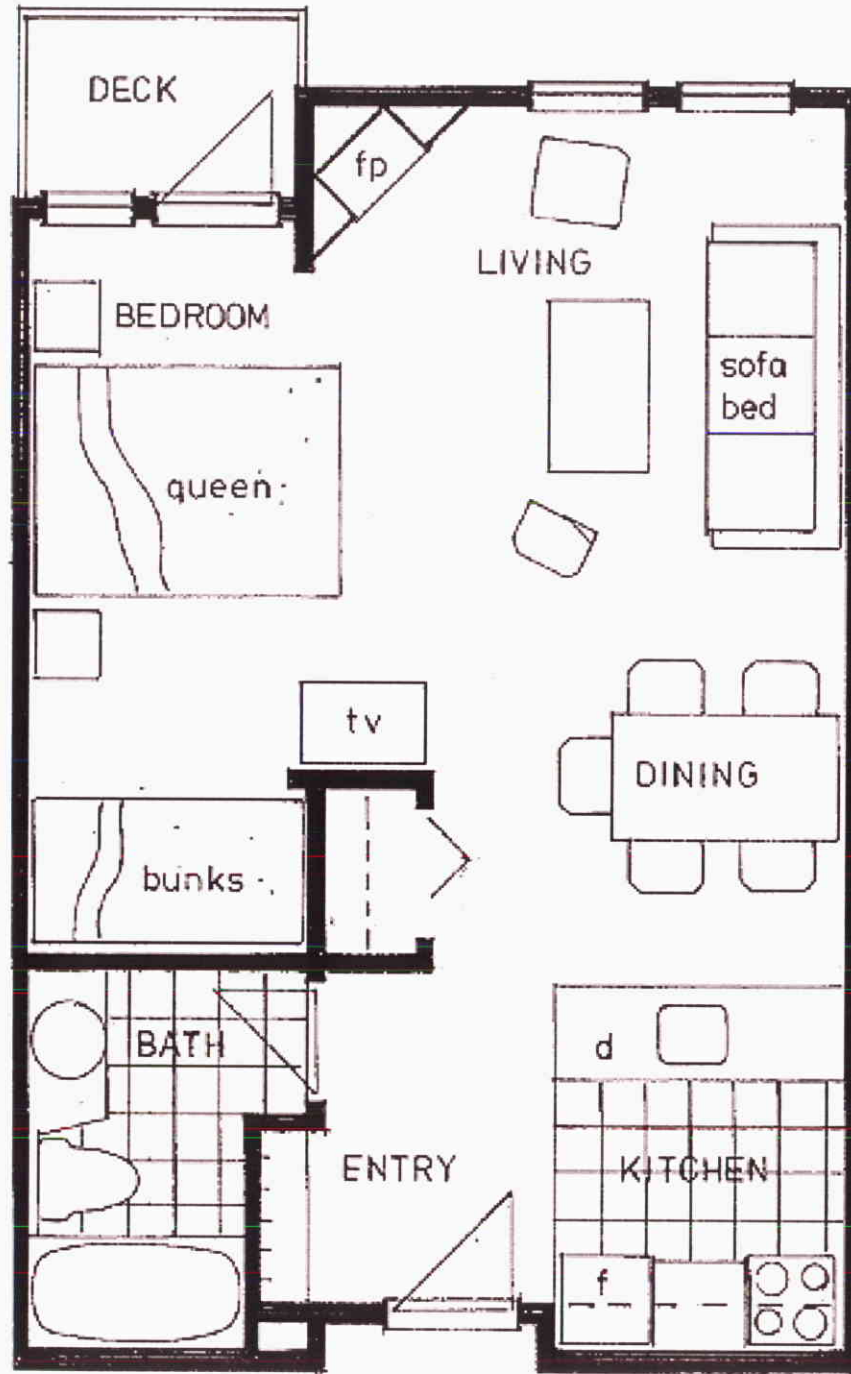

Silver Creek , Don Defeo Realty

Studio

Plan 'A'

504 sf.