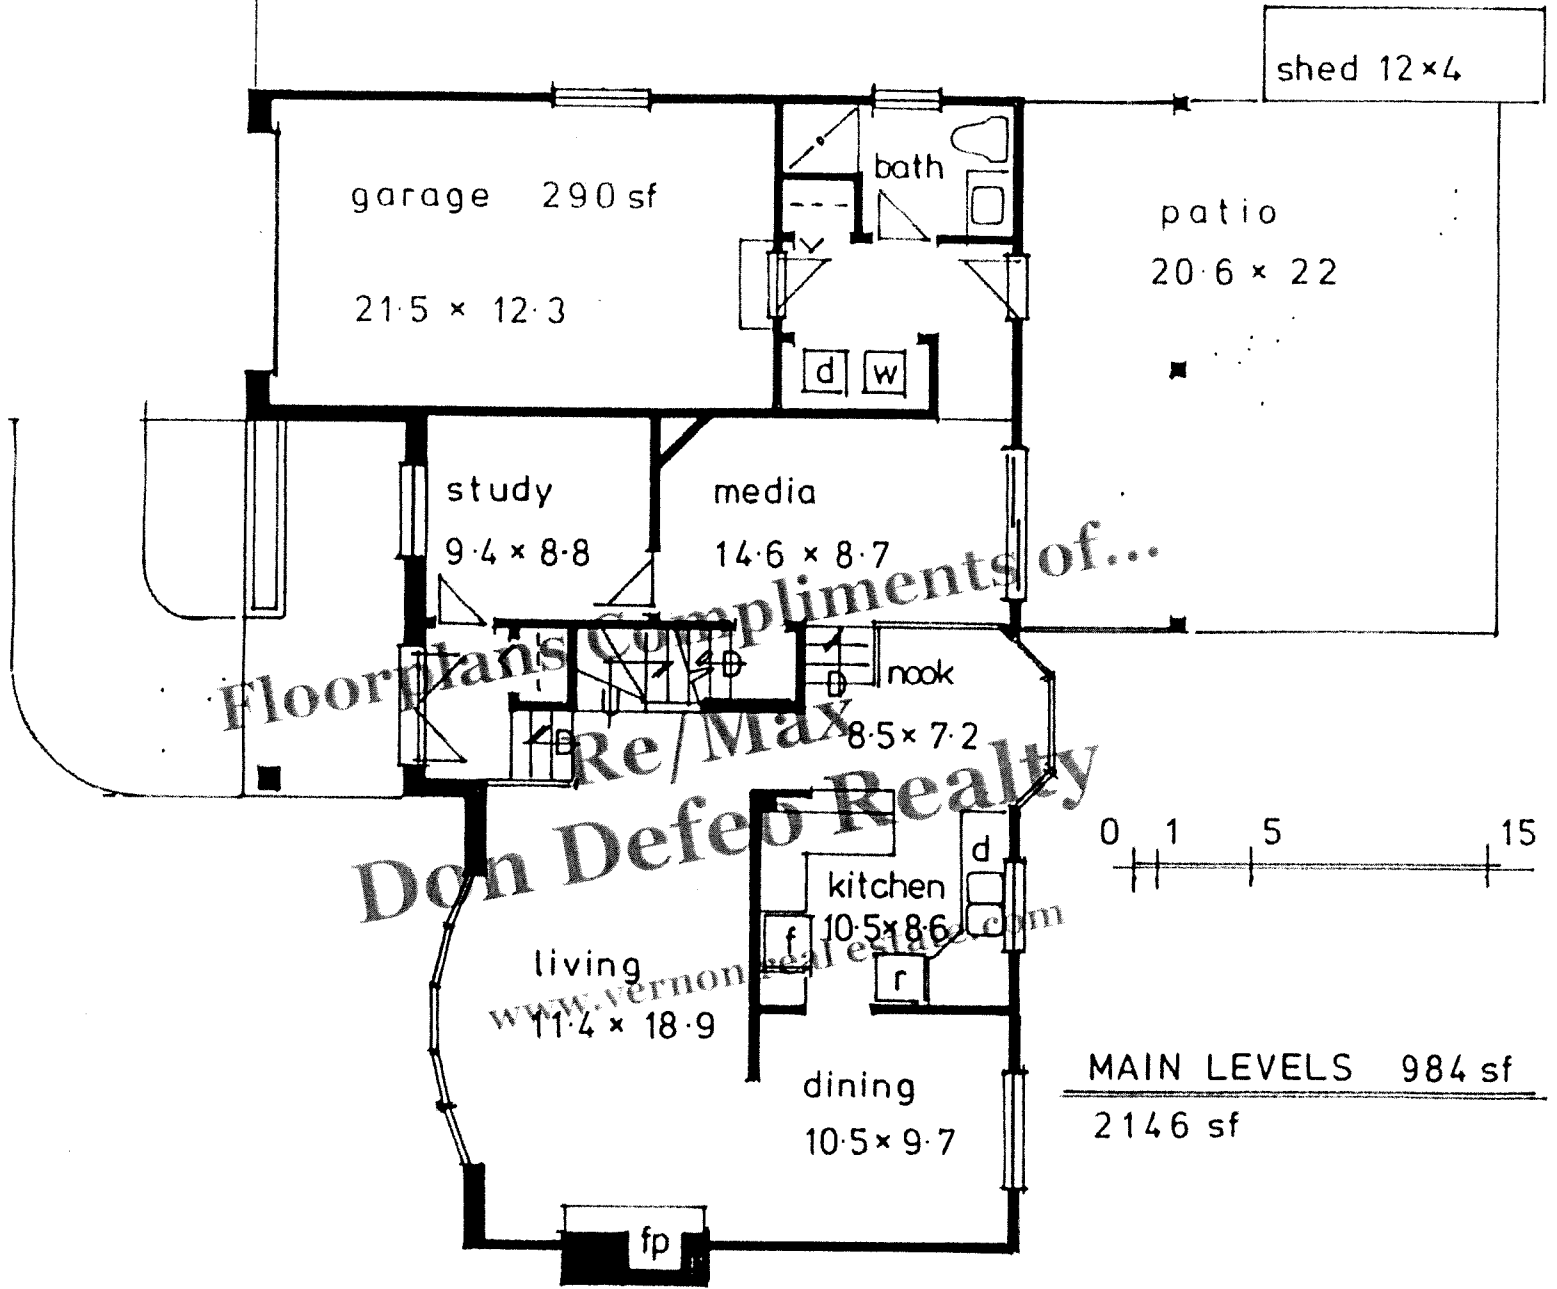

dc 9-7-131

REMAX

Don Defeo Realty

MAIN LEVELS 984 sf  
 2146 sf

3807 11th St. Vernon, BC

wic 6.2 x 5

wic 5.5 x 5

Floorplans.comprints of...

UPPER LEVEL 550 sf

Re/Max  
Don Defeo Realty

www.vernonrealstate.com

8.9 x 12.10

5.6 clg storage 370sf

23.7 x 8.6

LOWER LEVEL 612 sf

3807 11th St.  
Vernon, BC