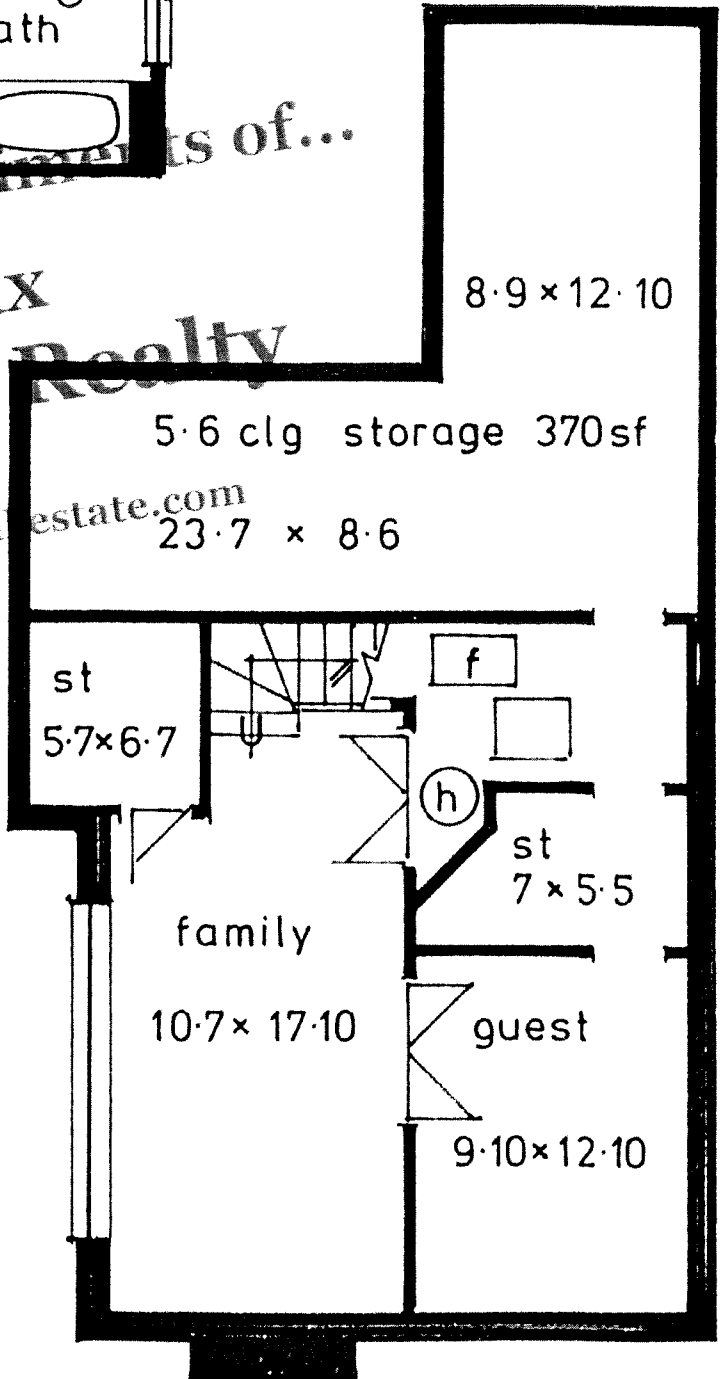

dc 9-7-131

REMAX

Don Defeo Realty

MAIN LEVELS 984 sf  
 2146 sf

3807 11th St. Vernon, BC

wic 6.2 x 5

wic 5.5 x 5

Floorplans.comprints of...

UPPER LEVEL 550 sf

Re/Max  
Don Defeo Realty

www.vernonrealstate.com

8.9 x 12.10

5.6 clg storage 370sf

23.7 x 8.6

LOWER LEVEL 612 sf

3807 11th St.  
Vernon, BC