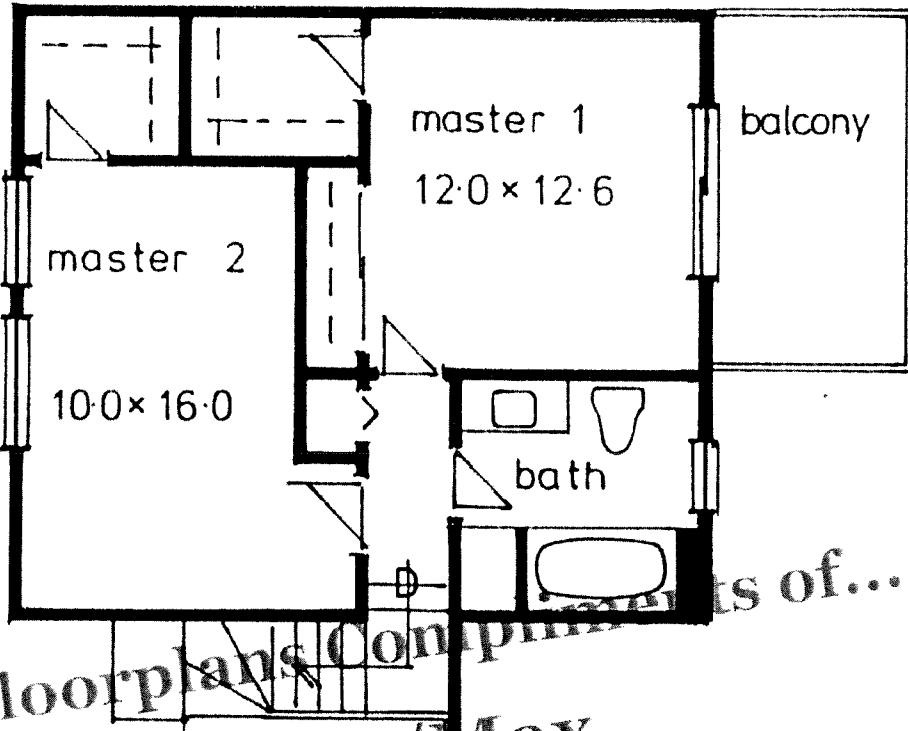

dc 9-7-131

REMAX

Don Defeo Realty

MAIN LEVELS 984 sf  
 2146 sf

3807 11th St. Vernon, BC

wic 6.2 x 5

wic 5.5 x 5

Floorplans.comprints of...

UPPER LEVEL 550 sf

Re/Max  
Don Defeo Realty

www.vernonrealstate.com

8.9 x 12.10

5.6 clg storage 370sf

23.7 x 8.6

LOWER LEVEL 612 sf

3807 11th St.  
Vernon, BC